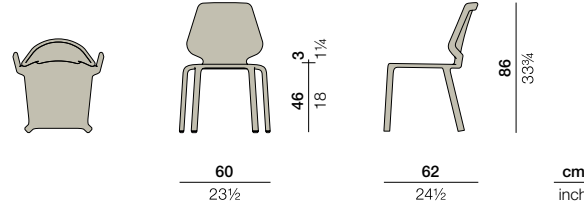

# SEASHELL

Side chair, stackable

Design by Jean-Marie Massaud | Item code: 049003 | Weight 4,6 kg/10 lbs | Volume 0,32 m<sup>3</sup>/11 cu ft | COM (Customer Own Material): 0,54 m/2.00 yd (plain fabric only)

## Measurements

**Collection:** There's a remarkable lightness to the SEASHELL collection by Jean-Marie Massaud, a breeziness that belies its sturdy construction and efficient, stackable design. Perfect for large spaces such as pool areas and restaurants as well as intimate settings, SEASHELL features backrests that look and feel like an open embrace and an airy weave as breathable as it is artful.