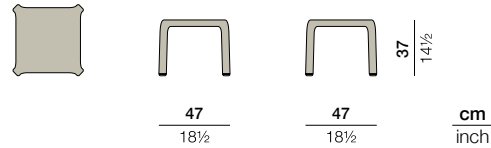

SEASHELL

Side table

Design by Jean-Marie Massaud | Item code: 049033 | Weight 2,5 kg/6 lbs | Volume 0,08 m³/3 cu ft

Measurements

Collection: There's a remarkable lightness to the SEASHELL collection by Jean-Marie Massaud, a breeziness that belies its sturdy construction and efficient, stackable design. Perfect for large spaces such as pool areas and restaurants as well as intimate settings, SEASHELL features backrests that look and feel like an open embrace and an airy weave as breathable as it is artful.

Side table: Lightweight, sturdy and stackable, the Seashell side table features the same breezy open-weave and streamlined styling at the rest of this versatile collection.

Frame: Aluminum

Finishing: Electrostatic powder-coated in a color similar to that of the fiber

Characteristics: Lightweight, elegant, ergonomic, versatile, sturdy, stackable

Frame Maintenance: Clean with a soft cloth and warm water.

Standard fibers

040
bronze

083
chalk

092
taupe light

Additional Items

Cover

56049033000

To learn more about DEDON, our collections and warranty policy, please visit our website –

www.dedon.de

10/20

DEDON