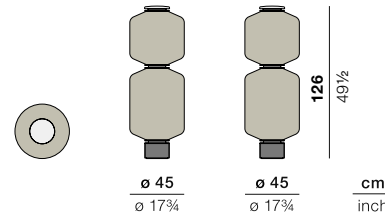

THE OTHERS

Statue LIKA

Design by **Stephen Burks** | Item code: **093110000 (230V) / 093115000 (120V)** | Weight **14,1 kg/31 lbs** | Volume **0,26 m³/9 cu ft**

Measurements

Collection: Meet THE OTHERS, an anthropomorphic lantern collection that ventures into decorative art. Playful, colorful, sculptural and sophisticated, THE OTHERS consists of a variety of hand-woven lanterns that, presented individually or arranged in totem-like stacks, take on the appearance of illuminated characters. Pairs of hand-made acrylic eyes, available as accessories, gaze back at the viewer with humor, curiosity and even a little mischief.

Statue LIKA: Composed of two woven lantern shades, one in rock and one in terra, this medium-sized sculpture features an Italian marble base and an innovative LED outdoor lighting system, rechargeable by solar panels or cable. Custom compositions are available by special order.

Frame: The frame consist of aluminum. The base consist of marble nero marquina.

Finishing: The frame is electrostatic powder-coated. The marble surface has been treated to prevent moisture absorption.

Options: Optional set of eyes. Handmade acrylic mosaic. Clean with a soft cloth and warm water.

Frame maintenance: Clean with a soft cloth and warm water.

Fiber

129
terra

130
rock

Optional Eyes

093092001

093092002

093092003

Energy efficiency

Energy efficiency eec A+. These luminaires contain built-in LED lamps. The lamps cannot be changed in the luminaires.

Certificates

CE, FCC, PSE, SAA, ETL

IP64

This lighting object is a decorative element for outdoor and indoor use and features a warm white correlated color temperature (2700 Kelvin). It has an ingress protection marking for LED Module by IP64, which means it is dustproof, splash proof and therefore fully suitable for outdoor use.

To learn more about DEDON, our collections and warranty policy, please visit our website –

www.dedon.de

10/20

DEDON