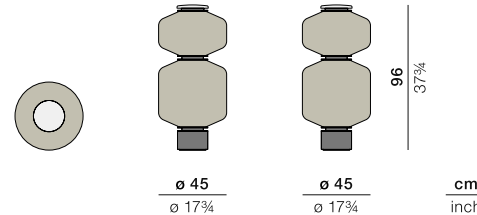

THE OTHERS

Statue TEBU

Design by **Stephen Burks** | Item code: **093100000 (230V) / 093105000 (120V)** | Weight **12,9 kg/29 lbs** | Volume **0,19 m³/7 cu ft**

Measurements

Collection: Meet THE OTHERS, an anthropomorphic lantern collection that ventures into decorative art. Playful, colorful, sculptural and sophisticated, THE OTHERS consists of a variety of hand-woven lanterns that, presented individually or arranged in totem-like stacks, take on the appearance of illuminated characters. Pairs of hand-made acrylic eyes, available as accessories, gaze back at the viewer with humor, curiosity and even a little mischief.

Statue TEBU: Composed of two woven lantern shades, one in forest and one in terra, this small-sized sculpture features an Italian marble base and an innovative LED outdoor lighting system, rechargeable by solar panels or cable. Custom compositions are available by special order.

Frame: The frame consist of aluminum. The base consist of marble nero marquina.

Finishing: The frame is electrostatic powder-coated. The marble surface has been treated to prevent moisture absorption.

Options: Optional set of eyes. Handmade acrylic mosaic. Clean with a soft cloth and warm water.

Frame maintenance: Clean with a soft cloth and warm water.

Fiber

129
terra

127
forest

Optional Eyes

093092001

093092002

093092003

Energy efficiency

Energy efficiency eec A+. These luminaires contain built-in LED lamps. The lamps cannot be changed in the luminaires.

Certificates

CE, FCC, PSE, SAA, ETL

IP64

This lighting object is a decorative element for outdoor and indoor use and features a warm white correlated color temperature (2700 Kelvin). It has an ingress protection marking for LED Module by IP64, which means it is dustproof, splash proof and therefore fully suitable for outdoor use.

To learn more about DEDON, our collections and warranty policy, please visit our website –

www.dedon.de