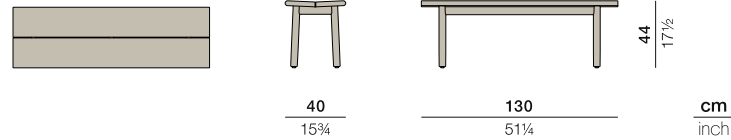

TIBBO

Bench

Design by Edward Barber & Jay Osgerby | Item code: 089012 | Weight 14 kg/31 lbs | Volume 0,25 m³/13 cu ft

Measurements

Collection: Renowned British designers Edward Barber and Jay Osgerby created TIBBO for an era in which indoor and outdoor living spaces are merging. DEDON's first collection in teak, TIBBO combines meticulous craftsmanship, superior comfort and remarkable lightness in a design that's distinctive, elegant and pure. Comprising both dining and lounge elements in a mix of teak, textiles and woven fiber, TIBBO conveys an exceptionally rich and luxurious look and feel.