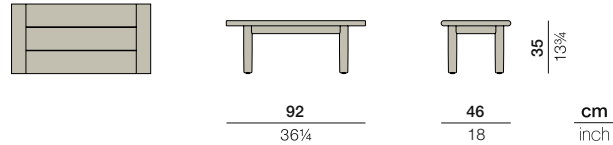

TIBBO

Coffee table S

Design by Edward Barber & Jay Osgerby | Item code: 089038 | Weight 11,3 kg/25 lbs

Measurements

Collection: Renowned British designers Edward Barber and Jay Osgerby created TIBBO for an era in which indoor and outdoor living spaces are merging. DEDON's first collection in teak, TIBBO combines meticulous craftsmanship, superior comfort and remarkable lightness in a design that's distinctive, elegant and pure. Comprising both dining and lounge elements in a mix of teak, textiles and woven fiber, TIBBO conveys an exceptionally rich and luxurious look and feel.