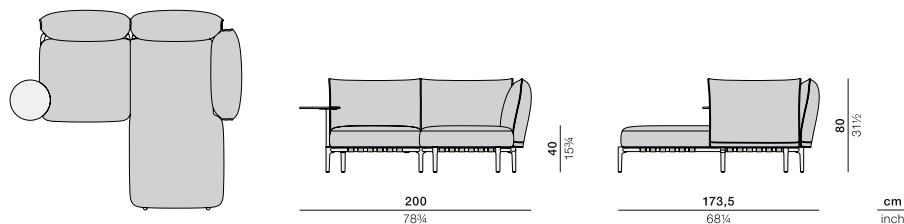

BREA

2-seater daybed left

Design by Edward Barber & Jay Osgerby | Item code: 107016 | COM (Customer Own Material): 10,7 m / 11 ¾ yd (plain fabric only)

Measurements

Collection: With BREA, Edward Barber and Jay Osgerby have conceived an outdoor lounge system of quiet luxury and superior quality. Sophisticated and refined construction, together with an ingenious system of connectors, give the collection a modern profile and maximum versatility.

2-seater daybed left: The 2-seater daybed left includes a round, 360°-rotatable side table. Available in three colors of powder-coating and all DEDON fabrics, it features a modern design and easy-to-remove cushions.

Frame: BREA consists of a powder-coated metal frame, universal die-cast aluminum legs and connectors and elastic outdoor belting in Sunbrella® yarns for enhanced comfort.

Characteristics: Gorgeous, clever, luxurious comfort, elegant simplicity, indoor luxury outdoors