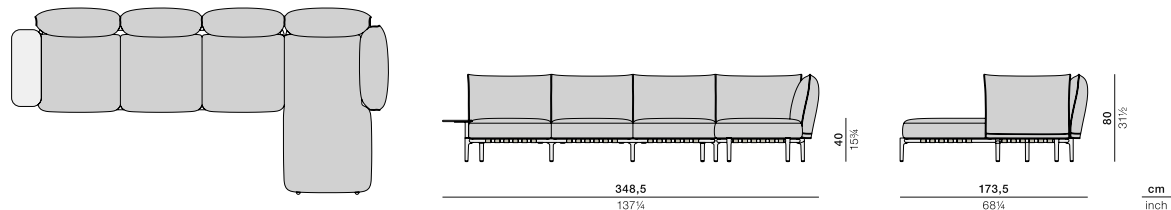

BREA

4-seater daybed left

Design by Edward Barber & Jay Osgerby | Item code: 107056 | COM (Customer Own Material): 18,1 m / 19 ¾ yd (plain fabric only)

Measurements

Collection: With BREA, Edward Barber and Jay Osgerby have conceived an outdoor lounge system of quiet luxury and superior quality. Sophisticated and refined construction, together with an ingenious system of connectors, give the collection a modern profile and maximum versatility.

4-seater daybed left: A luxuriously wide sofa variation, the 4-seater daybed left comes with an integrated rectangular side table. Available in three colors of powder-coating and all DEDON fabrics, it features a modern design and easy-to-remove cushions.

Frame: BREA consists of a powder-coated metal frame, universal die-cast aluminum legs and connectors and elastic outdoor belting in Sunbrella® yarns for enhanced comfort.

Characteristics: Gorgeous, clever, luxurious comfort, elegant simplicity, indoor luxury outdoors