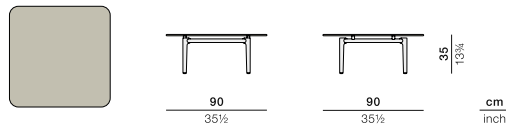

BREA

Coffee table 90 x 90cm (35½" x 35½")

Design by Edward Barber & Jay Osgerby | Item code: 107033

Measurements

Collection: With BREA, Edward Barber and Jay Osgerby have conceived an outdoor lounge system of quiet luxury and superior quality. Sophisticated and refined construction, together with an ingenious system of connectors, give the collection a modern profile and maximum versatility.

Coffee table: The coffee table 90 x 90cm (35½" x 35½") is designed as a companion piece to the entire BREA collection. It features a modern design and comes in a choice of three colors of powder-coating and two colors of mineral-composite tabletop.

Frame: BREA consists of a powder-coated metal frame and mineral-composite tabletops.

Characteristics: Gorgeous, clever, elegant simplicity, indoor luxury outdoors

Frame maintenance: Clean with a soft cloth and warm water.