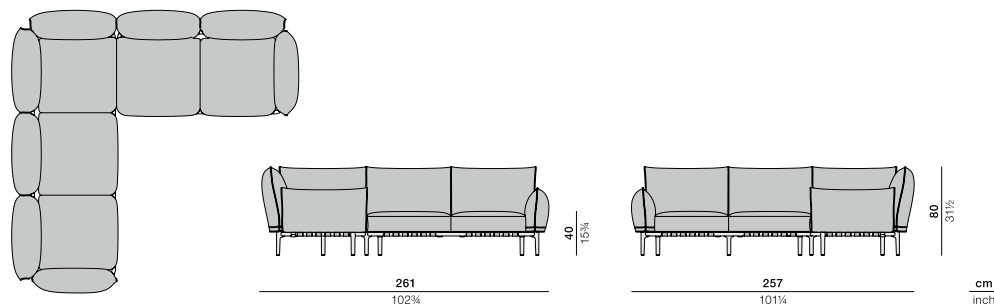

BREA

Corner sofa

Design by **Edward Barber & Jay Osgerby** | Item code: **107062** | COM (Customer Own Material): **20,3 m / 22 1/8 yd** (plain fabric only)

Measurements

Collection: With BREA, Edward Barber and Jay Osgerby have conceived an outdoor lounge system of quiet luxury and superior quality. Sophisticated and refined construction, together with an ingenious system of connectors, give the collection a modern profile and maximum versatility.

Corner sofa: A classic configuration, the corner sofa combines perfectly with the coffee table 90x90cm. Available in three colors of powder-coating and all DEDON fabrics, it features a modern design and easy-to-remove cushions.

Frame: BREA consists of a powder-coated metal frame, universal die-cast aluminum legs and connectors and elastic outdoor belting in Sunbrella® yarns for enhanced comfort.

Characteristics: Gorgeous, clever, luxurious comfort, elegant simplicity, indoor luxury outdoors