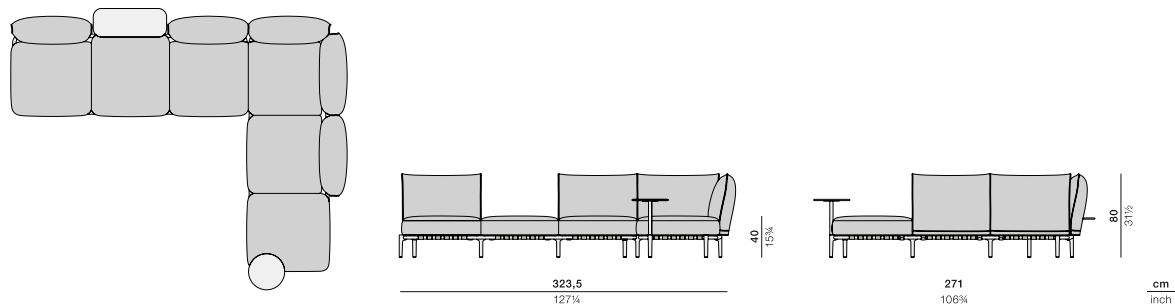

BREA

Corner sofa XL left

Design by **Edward Barber & Jay Osgerby** | Item code: **107063** | COM (Customer Own Material): **20,3 m / 22 1/4 yd** (plain fabric only)

Measurements

Collection: With BREA, Edward Barber and Jay Osgerby have conceived an outdoor lounge system of quiet luxury and superior quality. Sophisticated and refined construction, together with an ingenious system of connectors, give the collection a modern profile and maximum versatility.

Corner sofa XL left: The corner sofa XL left comes both with an integrated rectangular side table, creating space between the seats, and with a round side table. Available in three colors of powder-coating and all DEDON fabrics, it features a modern design and easy-to-remove cushions.

Frame: BREA consists of a powder-coated metal frame, universal die-cast aluminum legs and connectors and elastic outdoor belting in Sunbrella® yarns for enhanced comfort.

Characteristics: Gorgeous, clever, luxurious comfort, elegant simplicity, indoor luxury outdoors