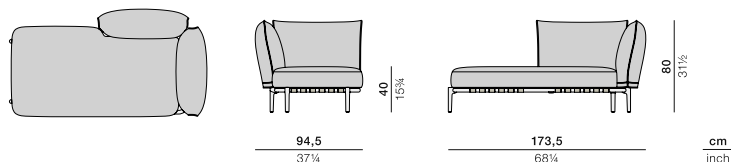

BREA

Daybed right

Design by **Edward Barber & Jay Osgerby** | Item code: **107042** | COM (Customer Own Material): **7 m / 7 ¾ yd** (plain fabric only)

Measurements

Collection: With BREA, Edward Barber and Jay Osgerby have conceived an outdoor lounge system of quiet luxury and superior quality. Sophisticated and refined construction, together with an ingenious system of connectors, give the collection a modern profile and maximum versatility.

Daybed right: The daybed right is a simple and easy daybed of exceptional comfort. Available in three colors of powder-coating and all DEDON fabrics, it features a modern design and easy-to-remove cushions.

Frame: BREA consists of a powder-coated metal frame, universal die-cast aluminum legs and connectors and elastic outdoor belting in Sunbrella® yarns for enhanced comfort.

Characteristics: Gorgeous, clever, luxurious comfort, elegant simplicity, indoor luxury outdoors