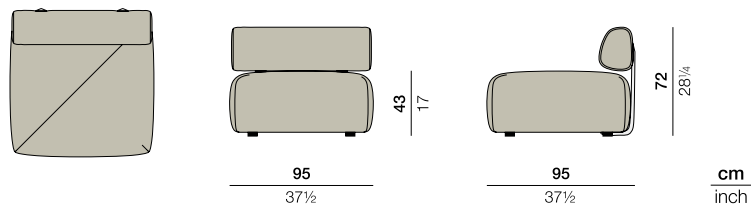

BRIXX

Sofa module S

Design by **Lorenza Bozzoli** | Item code: **092017** | Weight **39,8 kg/88 lbs** | Volume **0,67 m³/24 cu ft**

Measurements

Collection: DEDON's first fully upholstered collection, BRIXX by Lorenza Bozzoli allows you to construct islands of luxurious comfort outdoors or in. Simple yet sophisticated, natural yet refined, this playful system of rectangular modules is available with or without fixed backrests, or in a mix of both. BRIXX offers 360° functionality and maximum versatility: There's not limit to the configurations you can create.

Sofa module S: Easily combined with all BRIXX and BRIXX sofa modules, this piece is perfect for creating personalized configurations with 360° accessibility. Also able to stand alone, it offers luxurious sitting comfort, backrest support and flexible colors settings, from fashion-inspired to conventional.