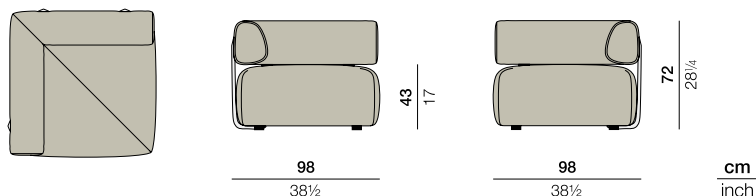

BRIXX

Sofa module corner right

Design by **Lorenza Bozzoli** | Item code: **092018** | Weight **48,3 kg/107 lbs** | Volume **0,69 m³/25 cu ft**

Measurements

Collection: DEDON's first fully upholstered collection, BRIXX by Lorenza Bozzoli allows you to construct islands of luxurious comfort outdoors or in. Simple yet sophisticated, natural yet refined, this playful system of rectangular modules is available with or without fixed backrests, or in a mix of both. BRIXX offers 360° functionality and maximum versatility: There's not limit to the configurations you can create.

Sofa module corner right: This sofa module, which easily combines with all BRIXX and BRIXX sofa modules, is the perfect right corner piece for creating personalized configurations with 360° accessibility. Also able to stand alone as a lounge chair, it offers luxurious sitting comfort, backrest support and flexible colors settings, from fashion-inspired to conventional.