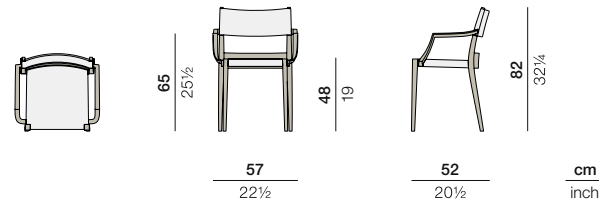

PLAY WITH DEDON

Armchair, injected polymer + fiber

Design by Philippe Starck & Eugeni Quitllet | Weight 4,8 kg/11 lbs | Volume 0,24 m³/8 cu ft

Measurements

Collection: Philippe Starck and DEDON made design history with the launch of PLAY, a new concept in furniture that puts unprecedented freedom of choice in the hands of consumers. And while the original, iconic PLAY chair is now available in 6 fabulous variations, the PLAY concept itself has inspired an array of innovative, Starck-designed tables and more.