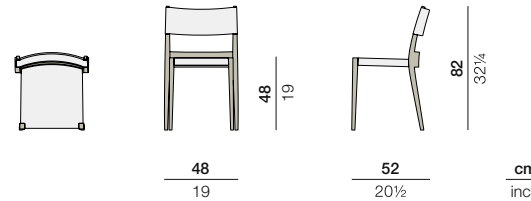

PLAY WITH DEDON

Side chair, injected polymer + fiber

Design by Philippe Starck & Eugeni Quitllet | Weight 4,2 kg/10 lbs | Volume 0,2 m³/7 cu ft

Measurements

Collection: Philippe Starck and DEDON made design history with the launch of PLAY, a new concept in furniture that puts unprecedented freedom of choice in the hands of consumers. And while the original, iconic PLAY chair is now available in 6 fabulous variations, the PLAY concept itself has inspired an array of innovative, Starck-designed tables and more.

Side chair: This stackable side chair features an injection-moulded polypropylene frame with a die-cast plastic seat and an optional die-cast plastic backrest. It combines high design with everyday practicality.