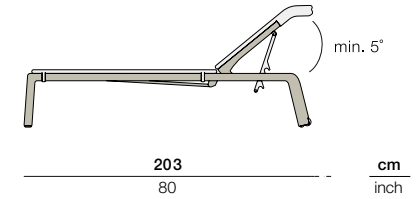

SEASHELL

Beach chair adjustable, incl. wheels, stackable

Design by Jean-Marie Massaud | Item code: 049020 | Weight 16 kg/35 lbs | Volume 0,67 m³/24 cu ft | COM (Customer Own Material): 4,32 m/4.50 yd (plain fabric only)

Measurements

Collection: There's a remarkable lightness to the SEASHELL collection by Jean-Marie Massaud, a breeziness that belies its sturdy construction and efficient, stackable design. Perfect for large spaces such as pool areas and restaurants as well as intimate settings, SEASHELL features backrests that look and feel like an open embrace and an airy weave as breathable as it is artful.

Beach chair: Elegantly simple, lightweight and sturdy, the adjustable SEASHELL Beach chair combines high design with practicality. Stackable, it features wheels for easy mobility.

Frame: Aluminum

Finishing: Electrostatic powder-coated in a color similar to that of the fiber

Characteristics: Lightweight, elegant, ergonomic, versatile, sturdy, stackable

Options: This item is stackable.

Frame Maintenance: Clean with a soft cloth and warm water.

Cushion Maintenance: Cushion covers can be removed and washed.

Fiber Standard

083
chalk

040
bronze

Additional Items

Cover

Special Features

This item is stackable.

Fabrics

Item code: 95049020

Please see Fabric Options Fact Sheet

To learn more about DEDON, our collections and warranty policy, please visit our website –

www.dedon.de

0116

DEDON