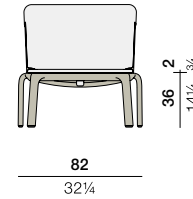

SEASHELL

Beach chair adjustable, incl. wheels, stackable

Design by Jean-Marie Massaud | Item code: 049020 | Weight 16 kg/35 lbs | Volume 0,67 m³/24 cu ft | COM (Customer Own Material): 4,32 m/4.50 yd (plain fabric only)

Measurements

Collection: There's a remarkable lightness to the SEASHELL collection by Jean-Marie Massaud, a breeziness that belies its sturdy construction and efficient, stackable design. Perfect for large spaces such as pool areas and restaurants as well as intimate settings, SEASHELL features backrests that look and feel like an open embrace and an airy weave as breathable as it is artful.

Beach chair: Elegantly simple, lightweight and sturdy, the adjustable SEASHELL Beach chair combines high design with practicality. Stackable, it features wheels for easy mobility.

Frame: Aluminum

Finishing: Electrostatic powder-coated in a color similar to that of the fiber

Characteristics: Lightweight, elegant, ergonomic, versatile, sturdy, stackable

Options: This item is stackable.

Frame Maintenance: Clean with a soft cloth and warm water.

Cushion Maintenance: Cushion covers can be removed and washed.