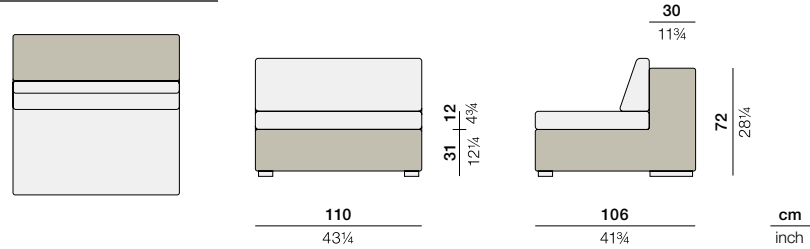

LOUNGE

Center module XXL

Design by Frank Ligthart | Item code: 029002 | Weight 16 kg/35 lbs | Volume 0,84 m³/30 cu ft | COM (Customer Own Material): 3,40 m/4.50 yd (plain fabric only)

Measurements

Collection: LOUNGE by Frank Ligthart raises simplicity to an art form. The collection's rectilinear modules come together in an endless variety of seating arrangements, enabling you to create the perfect solution for an any outdoor environment. A unique bracketing system keeps the modules in place, while thick cushions ensure maximum comfort from this minimalist design.

Center module XXL: The LOUNGE center module XXL is almost half a meter (17 1/4 inches) wider than the standard center module, allowing greater flexibility to create the desired length of a sofa section.

Frame: Aluminum

Finishing: Electrostatic powder-coated in a color similar to that of the fiber

Characteristics: Artfully simple, minimalist, timeless, modular, versatile, practical

Options: Center module XXL and coffee table (110 x 110cm/43 1/4 x 43 1/4 inch) may be combined to make daybed, for which special daybed cushion is available with bolster for back. Also available in plush cushion, which offers a more cozy experience with softer lines.