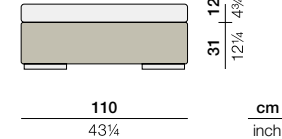

LOUNGE

Footstool / Coffee table

Design by Frank Ligthart | Item code: 029037 | Weight 10,5 kg/23 lbs | Volume 0,38 m³/13 cu ft | COM (Customer Own Material): 2,32 m/4.50 yd (plain fabric only)

Measurements