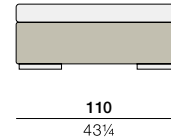

LOUNGE

Footstool / Coffee table

Design by Frank Ligthart | Item code: 029037 | Weight 10,5 kg/23 lbs | Volume 0,38 m³/13 cu ft | COM (Customer Own Material): 2,32 m/4.50 yd (plain fabric only)

Measurements