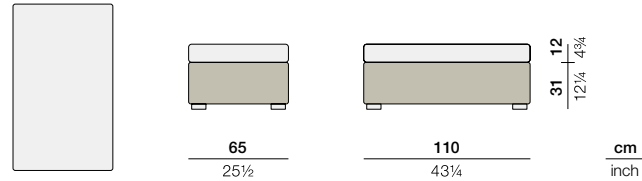

LOUNGE

Footstool / Coffee table

Design by Frank Ligthart | Item code: 029035 | Weight 7 kg/15 lbs | Volume 0,22 m³/8 cu ft | COM (Customer Own Material): 1,84 m/3.00 yd (plain fabric only)

Measurements

Collection: LOUNGE by Frank Ligthart raises simplicity to an art form. The collection's rectilinear modules come together in an endless variety of seating arrangements, enabling you to create the perfect solution for any outdoor environment. A unique bracketing system keeps the modules in place, while thick cushions ensure maximum comfort from this minimalist design.

Coffee table: This coffee table is sized to work perfectly with LOUNGE seating modules. It is available with a single-layered clear safety glass top or a thick, comfortable cushion.

Frame: Aluminum

Finishing: Electrostatic powder-coated in a color similar to that of the fiber