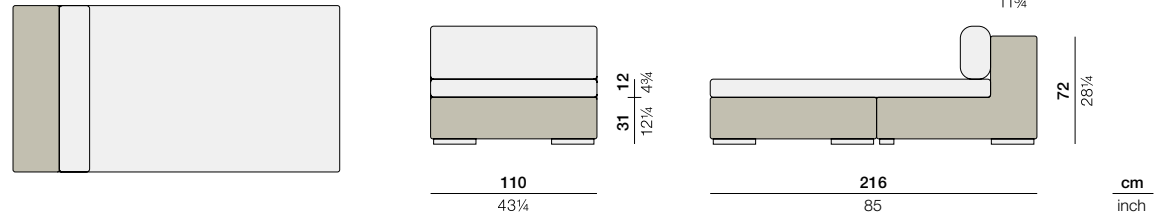

LOUNGE

Daybed (Center module XXL + Coffee table)

Design by Frank Ligthart | Item code: 029002 + 029037 | Weight 26 kg/57 lbs | Volume 1,71 m³/60 cu ft | COM (Customer Own Material): 5,05 m/6.25 yd (plain fabric only)

Measurements

Collection: LOUNGE by Frank Ligthart raises simplicity to an art form. The collection's rectilinear modules come together in an endless variety of seating arrangements, enabling you to create the perfect solution for an any outdoor environment. A unique bracketing system keeps the modules in place, while thick cushions ensure maximum comfort from this minimalist design.

Daybed (Centre module XXL + Coffee table): The LOUNGE daybed is created by connecting a center module XXL with a coffee table module. A 186 cm (73 1/4") long daybed cushion covers both table base and center module seat.