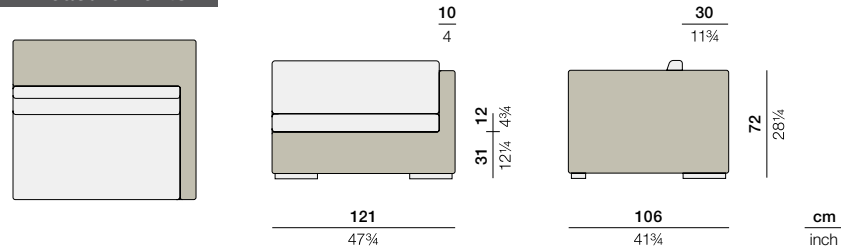

Measurements

Collection: LOUNGE by Frank Ligthart raises simplicity to an art form. The collection's rectilinear modules come together in an endless variety of seating arrangements, enabling you to create the perfect solution for an any outdoor environment. A unique bracketing system keeps the modules in place, while thick cushions ensure maximum comfort from this minimalist design.

Left module: The LOUNGE left module features thick seat and back cushions and an arm rest. It can be used to complete the left end of a LOUNGE sofa of any length or configuration.

Frame: Aluminum

Finishing: Electrostatic powder-coated in a color similar to that of the fiber

Characteristics: Artfully simple, minimalist, timeless, modular, versatile, practical

Option: Also available in plush cushion, which offers a more cozy experience with softer lines.

Frame Maintenance: Clean with a soft cloth and warm water.

Cushion Maintenance: All cushion covers can be removed and washed.

Fiber standard

018
java

066
bleach

Additional items

„Connector“ piece for
secure connection of
individual sections included

Cover

Special features

The furniture is fitted with
sliding mechanisms for height
adjustment.

Cushion

Item code: 95029005
Item code plush cushion: 95029205

Please see fabric options fact sheet

To learn more about DEDON, our collections and warranty policy, please visit our website –

www.dedon.de

0116

DEDON