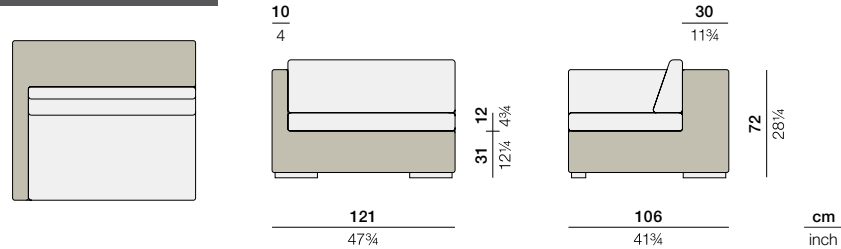

LOUNGE

Right module

Design by Frank Ligthart | Item code: 029003 | Weight 19 kg/42 lbs | Volume 0,92 m³/32 cu ft | COM (Customer Own Material): 3,40 m/4.50 yd (plain fabric only)

Measurements

Collection: LOUNGE by Frank Ligthart raises simplicity to an art form. The collection's rectilinear modules come together in an endless variety of seating arrangements, enabling you to create the perfect solution for an any outdoor environment. A unique bracketing system keeps the modules in place, while thick cushions ensure maximum comfort from this minimalist design.

Right module: The LOUNGE right module features thick seat and back cushions and an arm rest. It can be used to complete the right end of a LOUNGE sofa of any length or configuration.

Frame: Aluminum

Finishing: Electrostatic powder-coated in a color similar to that of the fiber