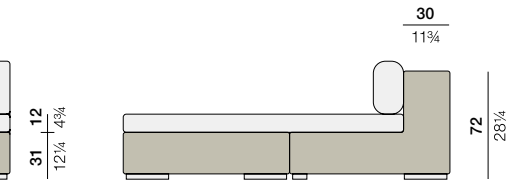

LOUNGE

Daybed (center module XXL + coffee table)

Design by Frank Ligthart | Item code: 029002 + 029037 | Weight 26 kg/57 lbs | Volume 1,71 m³/60 cu ft | COM (Customer Own Material): 5,05 m/6.25 yd (plain fabric only)

Measurements

110
43¼

216
85

30
11¾

72
28¼

cm
inch

Collection: LOUNGE by Frank Ligthart raises simplicity to an art form. The collection's rectilinear modules come together in an endless variety of seating arrangements, enabling you to create the perfect solution for an any outdoor environment. A unique bracketing system keeps the modules in place, while thick cushions ensure maximum comfort from this minimalist design.

Characteristics: Artfully simple, minimalist, timeless, modular, versatile, practical

Daybed (Centre module XXL + Coffee table): The LOUNGE daybed is created by connecting a center module XXL with a coffee table module. A 186 cm (73¼") long daybed cushion covers both table base and center module seat.