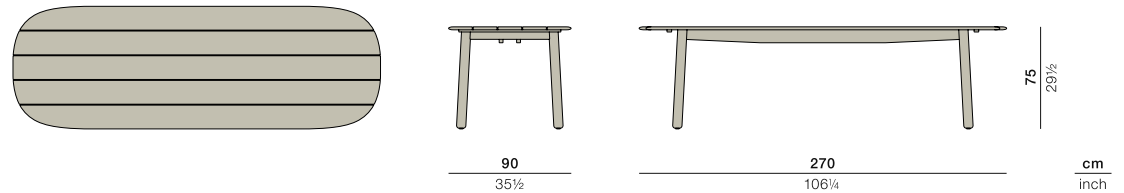

MBRACE

Dining table 270 × 90 cm

Design by **Sebastian Herkner** | Item code: **085055** | Weight **51 kg/113 lbs** | Volume **1,83 m³/65 cu ft**

Measurements

Collection: MBRACE by Sebastian Herkner takes a joyfully unconventional approach to poolside furniture, bringing DEDON fiber seating and a solid teak base together for the very first time. The result is an eye-catching, instantly likable collection for lounging, dining and more. MBRACE captures the spirit of barefoot luxury while extending the DEDON design language into new, more Nordic territory.

Dining table: With a shape reminiscent of a surfboard, this distinctive dining table of solid, slatted teak is only 90cm deep, creating a sense of intimacy and informality that makes it unique.

Frame: This table consists of premium teak.