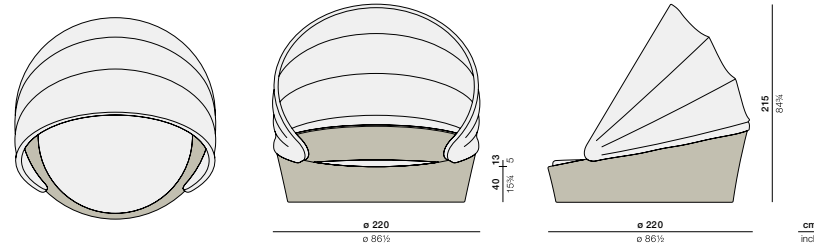

# ORBIT XXL

Loveseat XXL incl. canopy (taupe)

Design by Richard Frinier | Item code: 030006 | Weight 69 kg/152 lbs | Volume 4,84 m<sup>3</sup>/171 cu ft | COM (Customer Own Material): 6,20 m/8.00 yd (plain fabric only)

## Measurements

**Collection:** Launched to commemorate ORBIT's 10th anniversary, the ORBIT XXL is twenty-five percent larger than the original, offering outdoor comfort and ease on a truly grand scale. Available in a limited edition of 250, each with its own numbered plaque, the XXL features an exclusive, two-tone color scheme of Chalk for the base and Taupe for the canopy.