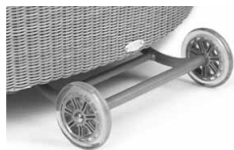

## Additional Items

The Loveseat/Loveseat XXL is shipped with pre-mounted pullout casters

Cover