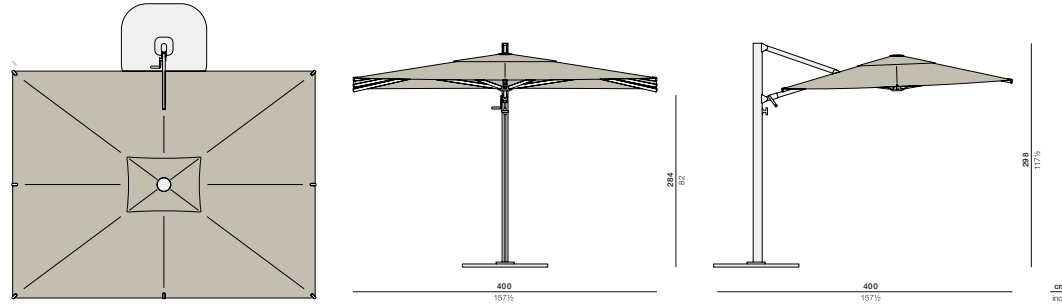

REAV

Rectangular L cantilever

Item code: 1060xxxx | 302 x 400 cm / 119" x 158"

Measurements

Collection: The REAV sunshade combines minimalist design with smooth engineering and robust functionality. Light and understated in appearance, it's the perfect accompaniment to every DEDON collection, creating shade without creating distraction. Adaptable to any outdoor setting, REAV comes in parasol and cantilevered versions, with five shapes and sizes of canopy.

Characteristics: Versatile, sophisticated, distinctive, luxurious, modular

Rectangular L cantilever: The largest cantilevered parasol, Square L cantilever comes with a cantilevered 302 x 400 cm / 119" x 158" rectangular umbrella that is rotatable and flippable and does not touch the table when being folded. It features marine-grade fasteners and an ingenious pulley system for easy opening and closing.

Frame: REAV is made of highest-quality materials, from its powder-coated aluminum pole and battens down to its marinegrade stainless steel fasteners.

Maintenance: The canopy is tailored out of a UV-protected, easy-care outdoor fabric that repels both dirt and water.

Options: The parasol is available in white or anthracite and comes in a choice of two sizes for the base, for wind grade 3 or 6, with optional ground mountings.

Materials

327
white

328
anthracite

Wind force