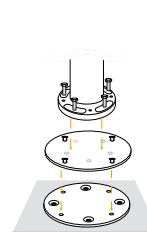

REAV

Rectangular L cantilever

Item code: 1060xxxx | 302 x 400 cm / 119" x 158"

Measurements

Collection: The REAV sunshade combines minimalist design with smooth engineering and robust functionality. Light and understated in appearance, it's the perfect accompaniment to every DEDON collection, creating shade without creating distraction. Adaptable to any outdoor setting, REAV comes in parasol and cantilevered versions, with five shapes and sizes of canopy.

420 kg / 926 lbs
106069

With ground mounting

Cover included

Cover

Rotatable

Ground mounting

In-ground
mounting kit
106092000

Concrete
mounting kit
106093000