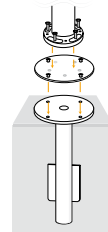

REAV

Rectangular L cantilever

Item code: 1060xxxx | 302 x 400 cm / 119" x 158"

Measurements

Collection: The REAV sunshade combines minimalist design with smooth engineering and robust functionality. Light and understated in appearance, it's the perfect accompaniment to every DEDON collection, creating shade without creating distraction. Adaptable to any outdoor setting, REAV comes in parasol and cantilevered versions, with five shapes and sizes of canopy.

420 kg / 926 lbs
106069

With ground mounting

Cover included

Cover

Rotatable

Ground mounting

In-ground
mounting kit
106092000

Concrete
mounting kit
106093000