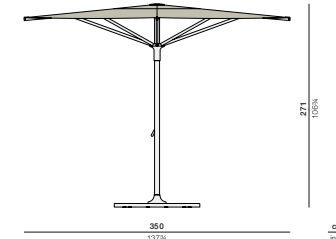

REAV

Square M

Item code: 1060xxxx | 350 x 350 cm / 137¾" x 137¾"

Measurements

Collection: The REAV sunshade combines minimalist design with smooth engineering and robust functionality. Light and understated in appearance, it's the perfect accompaniment to every DEDON collection, creating shade without creating distraction. Adaptable to any outdoor setting, REAV comes in parasol and cantilevered versions, with five shapes and sizes of canopy.

Characteristics: Versatile, sophisticated, distinctive, luxurious, modular

Square M: The smallest size of parasol, Square S features a square umbrella, marine-grade fasteners and an ingenious pulley system for easy opening and closing. It is available in white or anthracite and a choice of two sizes of base, for wind grade 3 or 6.

Frame: REAV is made of highest-quality materials, from its powder-coated aluminum pole and battens down to its marinegrade stainless steel fasteners.

Maintenance: The canopy is tailored out of a UV-protected, easy-care outdoor fabric that repels both dirt and water.