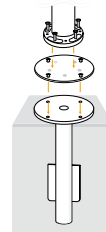

Ground mounting

In-ground
mounting kit
106092000