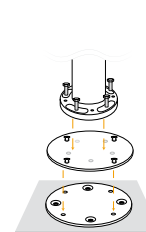

REAV

Square M

Item code: 1060xxxx | 350 x 350 cm / 137¾" x 137¾"

Measurements

Collection: The REAV sunshade combines minimalist design with smooth engineering and robust functionality. Light and understated in appearance, it's the perfect accompaniment to every DEDON collection, creating shade without creating distraction. Adaptable to any outdoor setting, REAV comes in parasol and cantilevered versions, with five shapes and sizes of canopy.

405 kg / 893 lbs
106039

Cover included

Cover

Ground mounting

In-ground
mounting kit
106092000

Concrete
mounting kit
106093000

To learn more about DEDON, our collections and warranty policy, please visit our website –