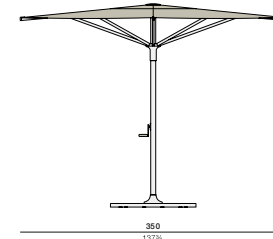

REAV

Square M

Item code: 1060xxxx | 350 x 350 cm / 137¾" x 137¾"

Measurements

Collection: The REAV sunshade combines minimalist design with smooth engineering and robust functionality. Light and understated in appearance, it's the perfect accompaniment to every DEDON collection, creating shade without creating distraction. Adaptable to any outdoor setting, REAV comes in parasol and cantilevered versions, with five shapes and sizes of canopy.

Characteristics: Versatile, sophisticated, distinctive, luxurious, modular

Square M: The smallest size of parasol, Square S features a square umbrella, marine-grade fasteners and an ingenious pulley system for easy opening and closing. It is available in white or anthracite and a choice of two sizes of base, for wind grade 3 or 6.

Frame: REAV is made of highest-quality materials, from its powder-coated aluminum pole and battens down to its marinegrade stainless steel fasteners.

Maintenance: The canopy is tailored out of a UV-protected, easy-care outdoor fabric that repels both dirt and water.