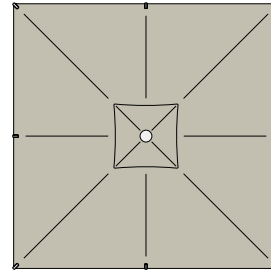

REAV

Square M

Item code: 1060xxxx | 350 x 350 cm / 137¾" x 137¾"

Measurements

Collection: The REAV sunshade combines minimalist design with smooth engineering and robust functionality. Light and understated in appearance, it's the perfect accompaniment to every DEDON collection, creating shade without creating distraction. Adaptable to any outdoor setting, REAV comes in parasol and cantilevered versions, with five shapes and sizes of canopy.

Characteristics: Versatile, sophisticated, distinctive, luxurious, modular

Square M: The smallest size of parasol, Square S features a square umbrella, marine-grade fasteners and an ingenious pulley system for easy opening and closing. It is available in white or anthracite and a choice of two sizes of base, for wind grade 3 or 6.