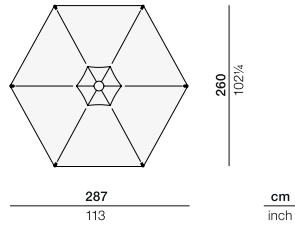

REAV

Hexagon S

Item code: 1060 | 287 × 260 cm / 113" × 102¼"

Measurements

Collection: The REAV sunshade combines minimalist design with smooth engineering and robust functionality. Light and understated in appearance, it's the perfect accompaniment to every DEDON collection, creating shade without creating distraction. Adaptable to any outdoor setting, REAV comes in parasol and cantilevered versions, with five shapes and sizes of canopy.

Hexagon S: The smallest size of parasol, Square S features a square umbrella, marine-grade fasteners and an ingenious pulley system for easy opening and closing. It is available in white or anthracite and a choice of two sizes of base, for wind grade 3 or 6.

Frame: REAV is made of highest-quality materials, from its powder-coated aluminum pole and battens down to its marinegrade stainless steel fasteners.

Characteristics: Versatile, sophisticated, distinctive, luxurious, modular

Maintenance: The canopy is tailored out of a UV-protected, easy-care outdoor fabric that repels both dirt and water.