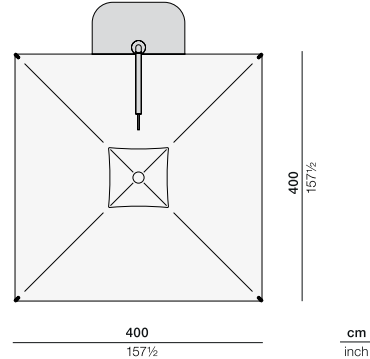

REAV

Square L cantilever

Item code: 1060 | 400x 400 cm / 157½" x 157½"

Measurements

Collection: The REAV sunshade combines minimalist design with smooth engineering and robust functionality. Light and understated in appearance, it's the perfect accompaniment to every DEDON collection, creating shade without creating distraction. Adaptable to any outdoor setting, REAV comes in parasol and cantilevered versions, with five shapes and sizes of canopy.

Square L Cantilever: The smallest size of parasol, Square S features a square umbrella, marine-grade fasteners and an ingenious pulley system for easy opening and closing. It is available in white or anthracite and a choice of two sizes of base, for wind grade 3 or 6.