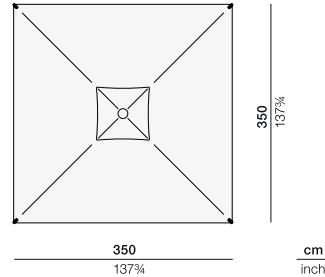

Measurements

Collection: The REAV sunshade combines minimalist design with smooth engineering and robust functionality. Light and understated in appearance, it's the perfect accompaniment to every DEDON collection, creating shade without creating distraction. Adaptable to any outdoor setting, REAV comes in parasol and cantilevered versions, with five shapes and sizes of canopy.

Square M: The smallest size of parasol, Square S features a square umbrella, marine-grade fasteners and an ingenious pulley system for easy opening and closing. It is available in white or anthracite and a choice of two sizes of base, for wind grade 3 or 6.

Frame: REAV is made of highest-quality materials, from its powder-coated aluminum pole and battens down to its marinegrade stainless steel fasteners.

Characteristics: Versatile, sophisticated, distinctive, luxurious, modular

Maintenance: The canopy is tailored out of a UV-protected, easy-care outdoor fabric that repels both dirt and water.

Materials

327
white

328
anthracite

Wind force

255 kg / 562 lbs
106038

405 kg / 893 lbs
106039

Cover included

Cover

To learn more about DEDON, our collections and warranty policy, please visit our website –

www.dedon.de

02/18

DEDON