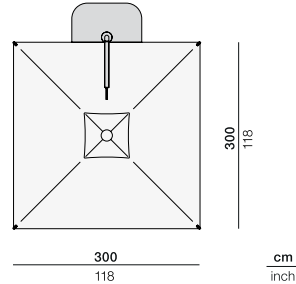

REAV

Square M cantilever

Item code: 1060 | 300x 300 cm -7 118" x 118"

Measurements

Collection: The REAV sunshade combines minimalist design with smooth engineering and robust functionality. Light and understated in appearance, it's the perfect accompaniment to every DEDON collection, creating shade without creating distraction. Adaptable to any outdoor setting, REAV comes in parasol and cantilevered versions, with five shapes and sizes of canopy.

Square M Cantilever: The smallest size of parasol, Square S features a square umbrella, marine-grade fasteners and an ingenious pulley system for easy opening and closing. It is available in white or anthracite and a choice of two sizes of base, for wind grade 3 or 6.

Frame: REAV is made of highest-quality materials, from its powder-coated aluminum pole and battens down to its marinegrade stainless steel fasteners.

Characteristics: Versatile, sophisticated, distinctive, luxurious, modular

Maintenance: The canopy is tailored out of a UV-protected, easy-care outdoor fabric that repels both dirt and water.

Materials

327
white

328
anthracite

Wind force

262 kg / 578 lbs
106058

410 kg / 904 lbs
106059

Cover included

Cover

Rotatable

To learn more about DEDON, our collections and warranty policy, please visit our website –

www.dedon.de

02/18

DEDON