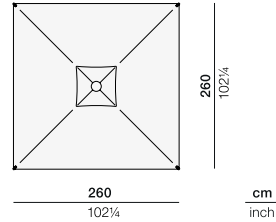

REAV

Square S

Item code: 1060 | 260 x 260 cm / 102¼" x 102¼"

Measurements

Collection: The REAV sunshade combines minimalist design with smooth engineering and robust functionality. Light and understated in appearance, it's the perfect accompaniment to every DEDON collection, creating shade without creating distraction. Adaptable to any outdoor setting, REAV comes in parasol and cantilevered versions, with five shapes and sizes of canopy.

Square S: The smallest size of parasol, Square S features a square umbrella, marine-grade fasteners and an ingenious pulley system for easy opening and closing. It is available in white or anthracite and a choice of two sizes of base, for wind grade 3 or 6.