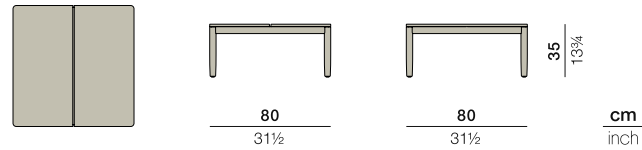

TIBBO

Coffee table

Design by Edward Barber & Jay Osgerby | Item code: 089035 | Weight 10 kg/22 lbs | Volume 0,2 m³/8 cu ft

Measurements

Collection: Renowned British designers Edward Barber and Jay Osgerby created TIBBO for an era in which indoor and outdoor living spaces are merging. DEDON's first collection in teak, TIBBO combines meticulous craftsmanship, superior comfort and remarkable lightness in a design that's distinctive, elegant and pure. Comprising both dining and lounge elements in a mix of teak, textiles and woven fiber, TIBBO conveys an exceptionally rich and luxurious look and feel.

Coffee table: A perfect complement to the lounge chair, the TIBBO coffee table features rounded corners and a top with teak slats and narrow gaps in between.

Frame: This coffee table consists of premium teak.

Characteristics: Calmative, elemental, engaging, comfortable, nordic, hand-crafted, lightweight

Frame maintenance: Natural-finish teak maintenance → Wash the teak using warm water and a soft sponge.

Additional items

To learn more about DEDON, our collections and warranty policy, please visit our website –

www.dedon.de

0117

DEDON