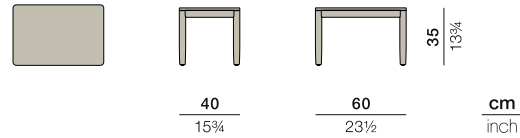

TIBBO

Side table

Design by Edward Barber & Jay Osgerby | Item code: 089039 | Weight 6 kg/14 lbs | Volume 0,09 m³/3 cu ft

Measurements

Collection: Renowned British designers Edward Barber and Jay Osgerby created TIBBO for an era in which indoor and outdoor living spaces are merging. DEDON's first collection in teak, TIBBO combines meticulous craftsmanship, superior comfort and remarkable lightness in a design that's distinctive, elegant and pure. Comprising both dining and lounge elements in a mix of teak, textiles and woven fiber, TIBBO conveys an exceptionally rich and luxurious look and feel.

Side table: A perfect complement to the lounge chair, the TIBBO side table features a smooth top and rounded corners.

Frame: This side table consists of premium teak.

Characteristics: Calmative, elemental, engaging, comfortable, nordic, hand-crafted, lightweight