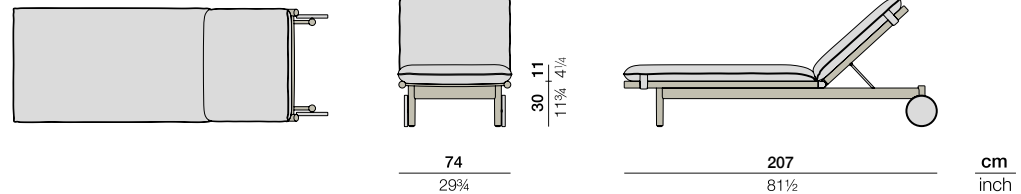

TIBBO

Beach chair

Design by Edward Barber & Jay Osgerby | Item code: 089019 | Weight 25,6 kg/57 lbs | Volume 0,46 m³/17 cu ft | COM (Customer Own Material): 5,3 m/yd tbc (plain fabric only)

Measurements

Collection: Renowned British designers Edward Barber and Jay Osgerby created TIBBO for an era in which indoor and outdoor living spaces are merging. DEDON's first collection in teak, TIBBO combines meticulous craftsmanship, superior comfort and remarkable lightness in a design that's distinctive, elegant and pure. Comprising both dining and lounge elements in a mix of teak, textiles and woven fiber, TIBBO conveys an exceptionally rich and luxurious look and feel.

Beach chair: This supremely elegant beach chair features a custom-made stainless-steel cast adjustment mechanism and hinges, curved teak slats, a comfortable cushion and three backrest positions.

Frame: This beach chair consists of premium teak.