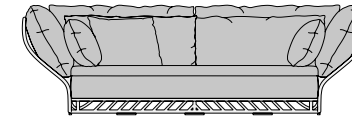

## Deep sofa

Design by Jean-Marie Massaud | Item code: 076018 | Weight 32 kg/71 lbs | Volume 2,35 m<sup>3</sup>/83 cu ft | COM (Customer Own Material): 7,40 m/10.50 yd (plain fabric only)

### Measurements

253  
99 1/2

38 9  
15 3/4

129  
50 3/4

72  
28 1/4  
cm  
inch

**Collection:** Named for a Berber word meaning both “house” and “shadow,” TIGMI by Jean-Marie Massaud is an uncommonly deep sofa with an easy-to-remove woven roof. One of the most comfortable pieces DEDON has ever created, it features two layers of cushions — a thick outer layer that can be left outdoors and a pillowy inner layer that’s easy to take in and store.