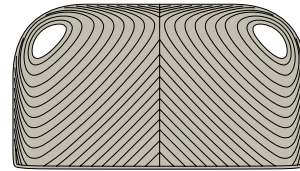

TIGMI

Deep sofa with roof (removable)

Design by Jean-Marie Massaud | Item code: 076019 | Weight 70 kg/154 lbs | Volume 5,6 m³/196 cu ft | COM (Customer Own Material): 7,40 m/10.50 yd (plain fabric only)

Measurements

253
99 1/2

38
15 3/8

143
56 1/4

154
60 3/4
cm
inch

Collection: Named for a Berber word meaning both “house” and “shadow,” TIGMI by Jean-Marie Massaud is an uncommonly deep sofa with an easy-to-remove woven roof. One of the most comfortable pieces DEDON has ever created, it features two layers of cushions — a thick outer layer that can be left outdoors and a pillowy inner layer that’s easy to take in and store.