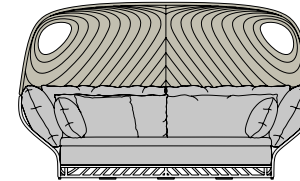

TIGMI

Deep sofa with roof (removable)

Design by Jean-Marie Massaud | Item code: 076019 | Weight 70 kg/154 lbs | Volume 5,6 m³/196 cu ft | COM (Customer Own Material): 7,40 m/10.50 yd (plain fabric only)

Measurements

253
99 1/2

38
15 3/8

143
56 1/4

154
60 3/4
cm
inch

Collection: Named for a Berber word meaning both “house” and “shadow,” TIGMI by Jean-Marie Massaud is an uncommonly deep sofa with an easy-to-remove woven roof. One of the most comfortable pieces DEDON has ever created, it features two layers of cushions — a thick outer layer that can be left outdoors and a pillowy inner layer that’s easy to take in and store.

Deep sofa with roof: The TIGMI deep sofa with roof has two layers of cushions and a sheltering roof that conveniently attaches without tools.

Frame: Aluminum

Finishing: The roof and the base are electrostatic powder-coated in a compatible light color. The roof is additionally woven with DEDON fiber.