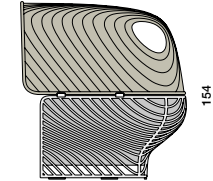

TIGMI

Deep sofa with roof (removable)

Design by Jean-Marie Massaud | Item code: 076019 | Weight 70 kg/154 lbs | Volume 5,6 m³/196 cu ft | COM (Customer Own Material): 7,40 m/10.50 yd (plain fabric only)

Measurements

253
99 1/2

38
15 3/8

143
56 1/4

154
60 3/4
cm
inch

Collection: Named for a Berber word meaning both “house” and “shadow,” TIGMI by Jean-Marie Massaud is an uncommonly deep sofa with an easy-to-remove woven roof. One of the most comfortable pieces DEDON has ever created, it features two layers of cushions — a thick outer layer that can be left outdoors and a pillowy inner layer that’s easy to take in and store.

Deep sofa with roof: The TIGMI deep sofa with roof has two layers of cushions and a sheltering roof that conveniently attaches without tools.

Frame: Aluminum

Finishing: The roof and the base are electrostatic powder-coated in a compatible light color. The roof is additionally woven with DEDON fiber.