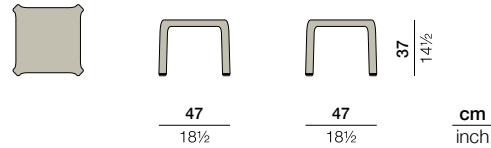

SEASHELL

Side table

Design by Jean-Marie Massaud | Item code: 049033 | Weight 2,5 kg/6 lbs | Volume 0,08 m³/3 cu ft

Measurements

Collection: There's a remarkable lightness to the SEASHELL collection by Jean-Marie Massaud, a breeziness that belies its sturdy construction and efficient, stackable design. Perfect for large spaces such as pool areas and restaurants as well as intimate settings, SEASHELL features backrests that look and feel like an open embrace and an airy weave as breathable as it is artful.

Side table: Lightweight, sturdy and stackable, the Seashell side table features the same breezy open-weave and streamlined styling at the rest of this versatile collection.

Frame: Aluminum

Finishing: Electrostatic powder-coated in a color similar to that of the fiber

Characteristics: Lightweight, elegant, ergonomic, versatile, sturdy, stackable

Frame Maintenance: Clean with a soft cloth and warm water.